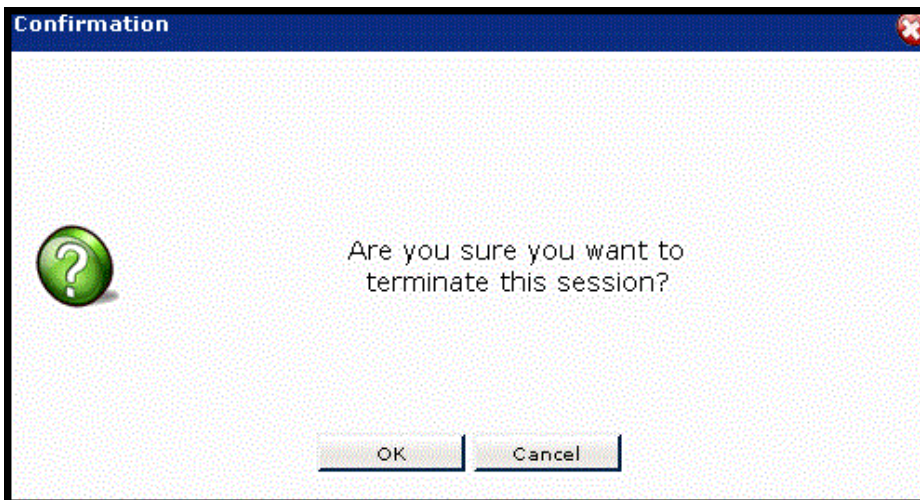

How To Log Out Users In Site Manager

In order to log out securely:

- Click the **Logout** button (), which is located on the top right side of the screen.
- A Confirmation window will pop up (**Figure 1**).

(Figure 1: Logging Out Confirmation Window)

- Click the **OK** button to finish logging out.