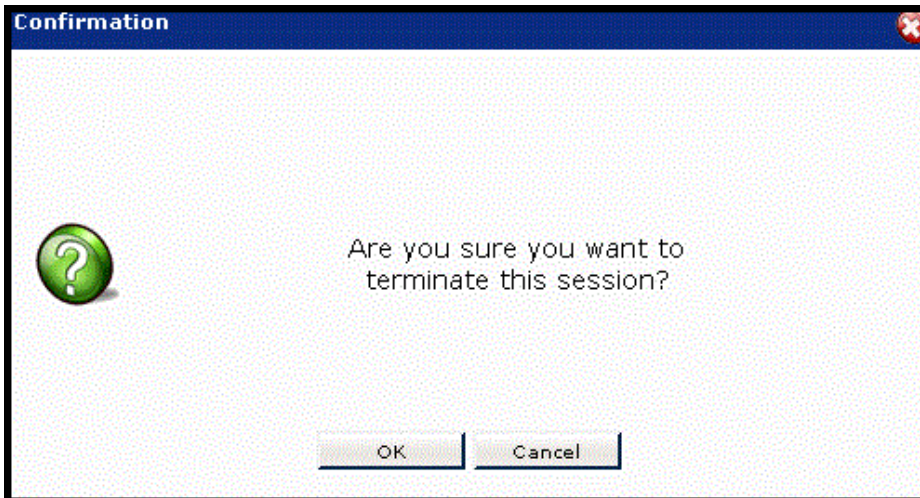

# How To Log Out Users In Site Manager

In order to log out securely:

- Click the **Logout** button (  ), which is located on the top right side of the screen.
- A Confirmation window will pop up (**Figure 1**).

(Figure 1: Logging Out Confirmation Window)

- Click the **OK** button to finish logging out.