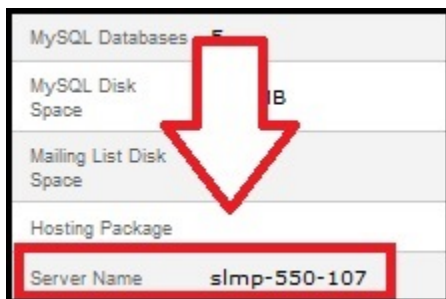

Related articles

Page:Two Factor Authentication Security - 2FA