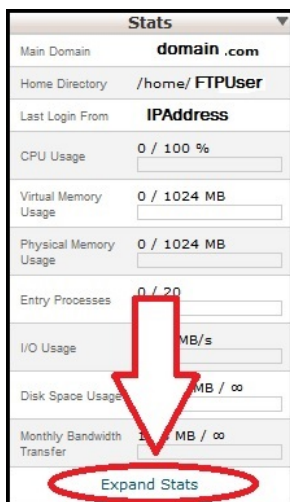

How To See My Server Name

Please note that this guide is for cPanel accounts. See where your account is hosted here. If you are on Site Manager, use the tool at <http://netstatus.westhost.com/>

In order to locate your server name in cPanel, follow the steps below:

1. Login to your cPanel.
2. Click on expand stats on the lower left hand side of your cPanel account page

3. Scroll down till your see the Server Name field