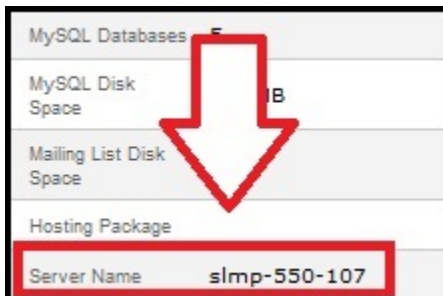

Related articles

- [Two Factor Authentication Security - 2FA](#)