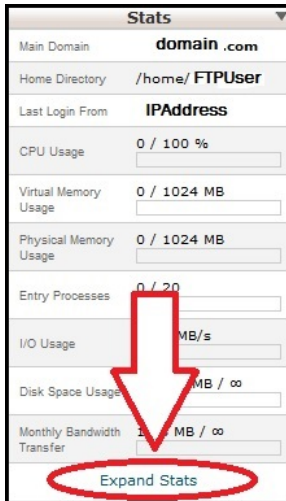

How To See My Server Name

Please note that this guide is for cPanel accounts. See where your account is hosted here. If you are on Site Manager, use the tool at <http://netstatus.westhost.com/>

In order to locate your server name in cPanel, follow the steps below:

1. Login to your cPanel.
2. Click on expand stats on the lower left hand side of your cPanel account page

3. Scroll down till you see the Server Name field