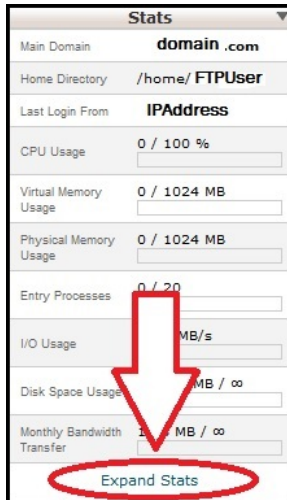

How To See My Server Name

Please note that this guide is for cPanel accounts. See where your account is hosted here. If you are on Site Manager, use the tool at <http://netstatus.westhost.com/>

In order to locate your server name in cPanel, follow the steps below:

1. Login to your cPanel.
2. Click on expand stats on the lower left hand side of your cPanel account page

3. Scroll down till your see the Server Name field