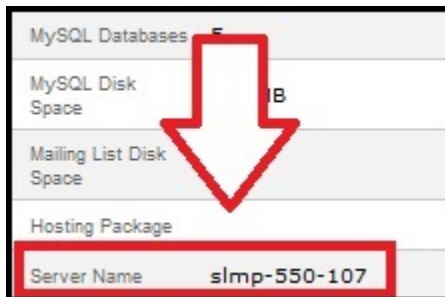

Related articles

- [Two Factor Authentication Security - 2FA](#)